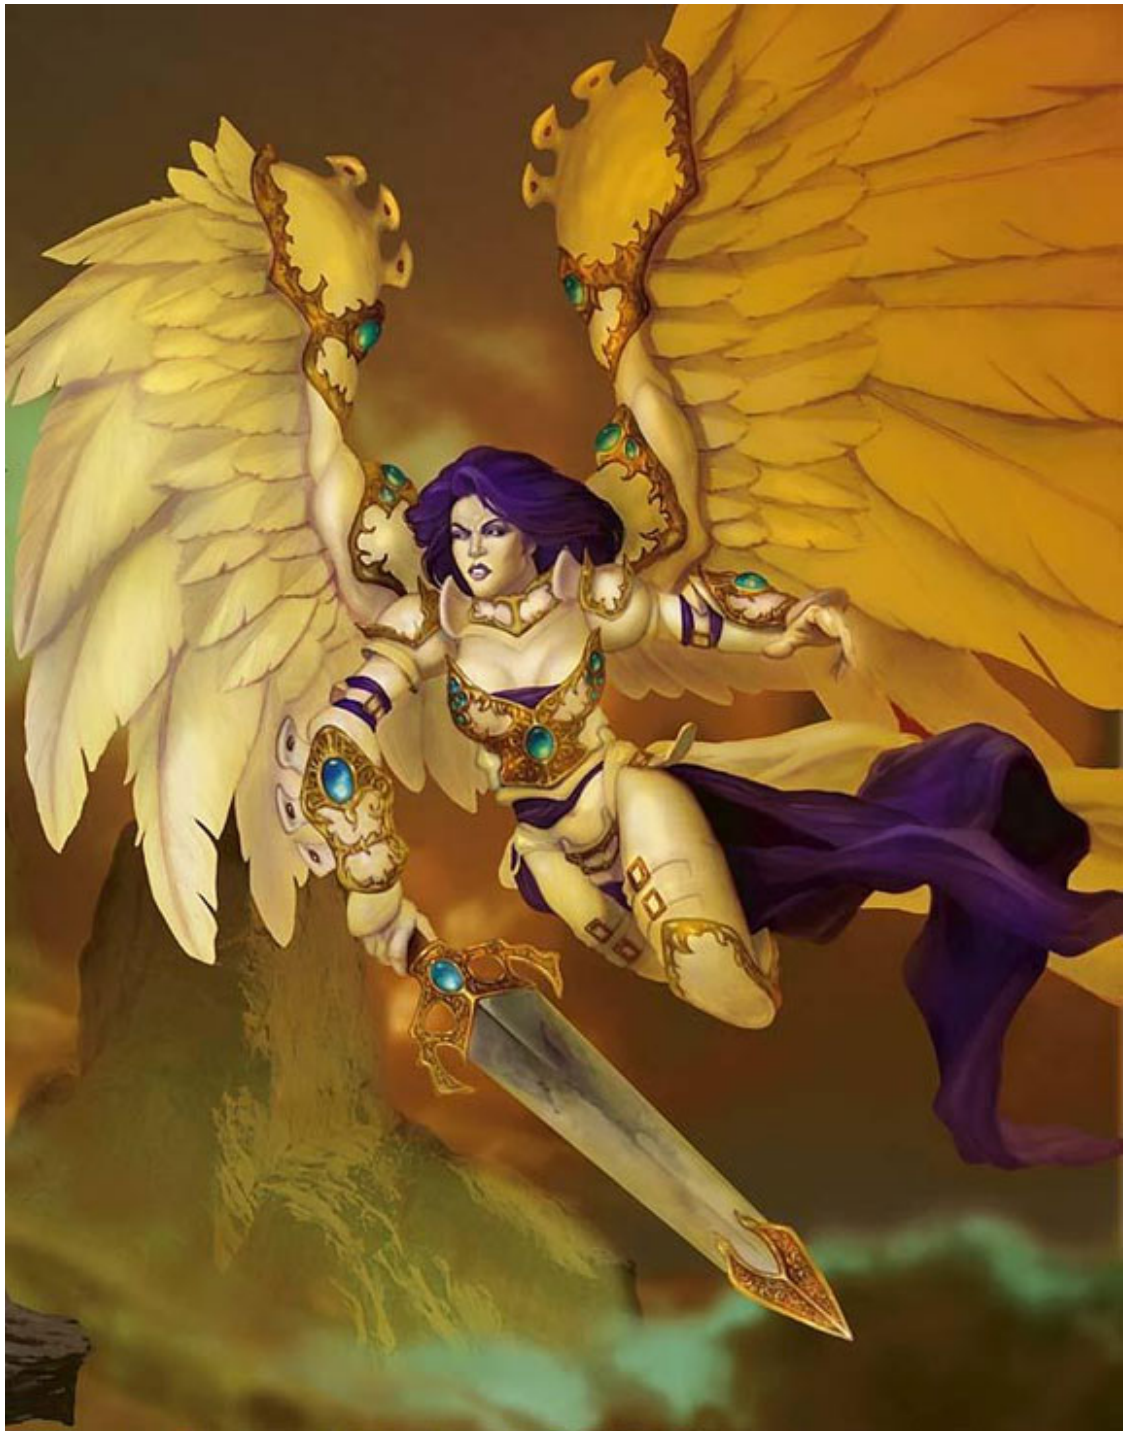

# Tall Angels

Magic Arcana  
Thursday, February 26, 2004

Angel may be the most popular and most iconic white creature type. We've received more than one request at [ask@wizards.com](mailto:ask@wizards.com) for large art of some of some of the splashy Angels from recent sets, and as we dug around in the database for some Angel art, we discovered something interesting.

Angel art is *tall*.

Of course, the color white is the champion of all that is just and righteous, and so the natural mode of illustrating an angelic white paragon of these virtues is with a lot of verticality. Unfortunately, while the art box of **Magic** cards has grown in size with the recent [change in card face](#), it's still a mostly *horizontal* rectangle. What's an art director to do?

Not much to do but crop, and frown.

But lucky you: you clicked on **Magic** Arcana today, so you get to see a few of these screen-dominating Angels in all their glory.

Prepare to scroll, folks.

rk post's **Angel of Retribution** from *Torment*